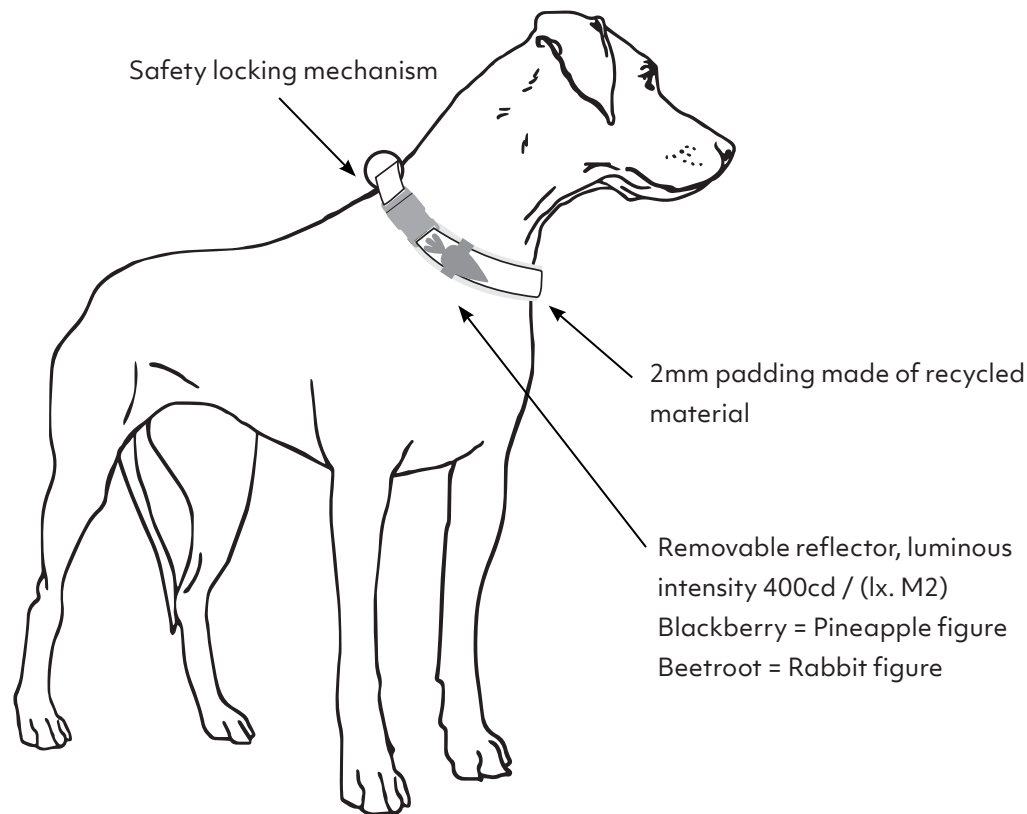

Grows with your dog

Adjustable at least 30% on neck

Durability

Tensile strength at least 6 times the weight of the recommended breed

Visibility

Luminous intensity of reflectors is 400-500 lx/m²

Razzle-Dazzle Collar