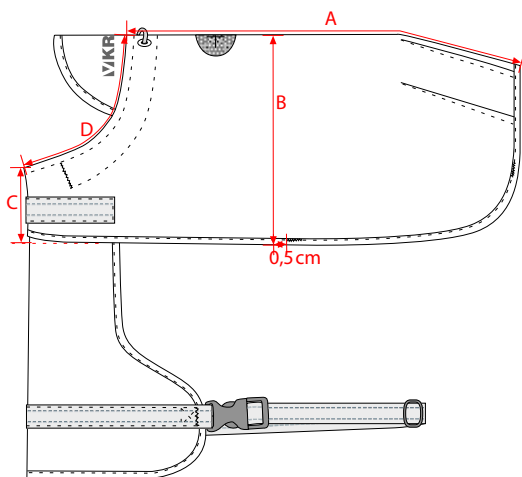

		25 cm	30 cm	33 cm	36 cm	42 cm	48 cm
A	Back length, along seam	25	30	33	36	42	48
B	½ width, 0.5 cm from tacking	16	17	18	19	23	24
C	Front length	7	7	8	8	10	10
D	½ neckline, along seam	13.5	16	18.5	20	21.5	24

		55 cm	62 cm	69 cm	76 cm	42 cm Dachshound	46 cm Dachshound
A	Back length, along seam	55	62	69	76	42	46
B	½ width, 0.5 cm from tacking	28	34	35	42	17.5	17.5
C	Front length	13	14	13	20	7	7
D	½ neckline, along seam	26	32.5	37	39	19	19