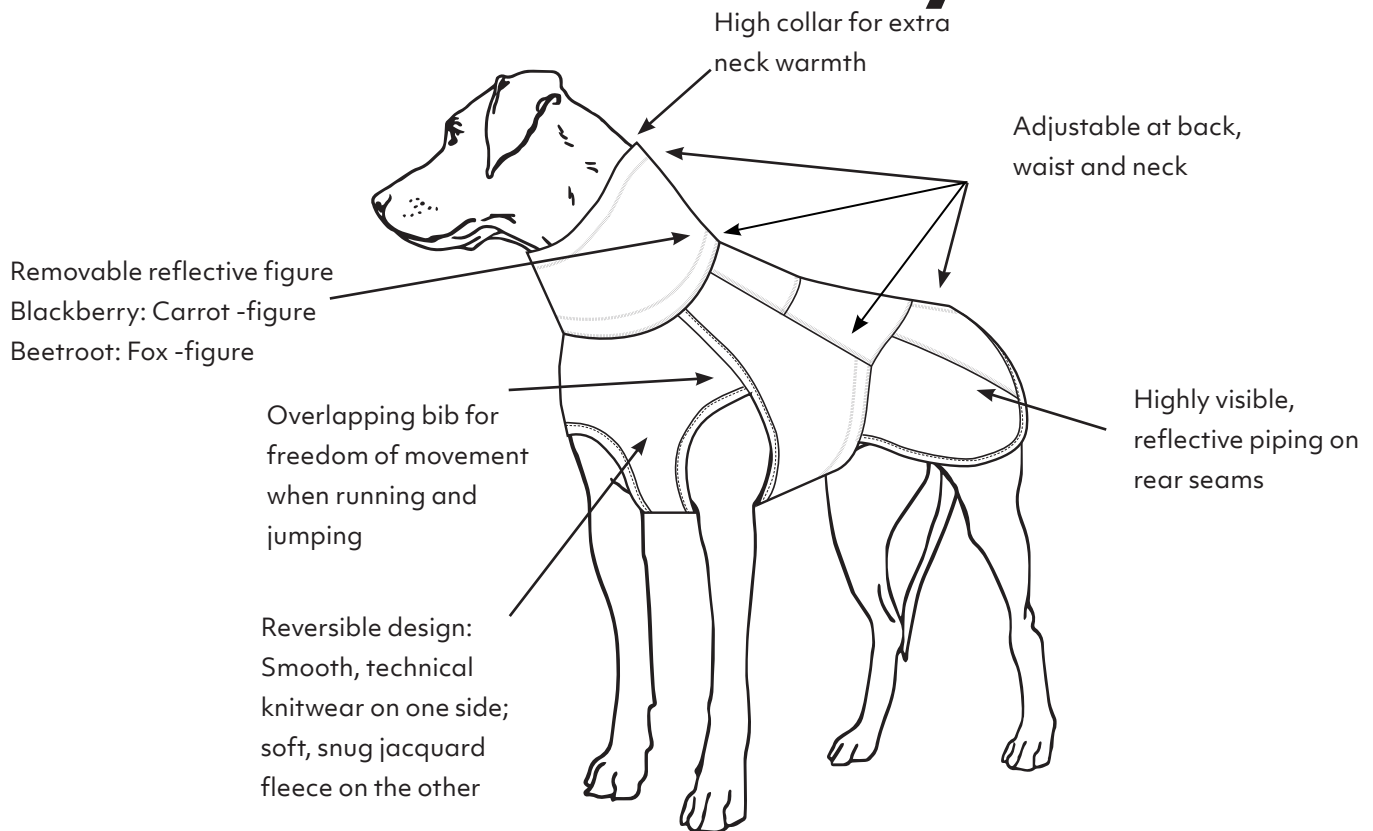

Razzle-Dazzle Midlayer

Size:	Breed:
25cm / 10"	Chihuahua, Toy Poodle, Maltese
30cm / 12"	Miniature Pinscher, Miniature Poodle, Jack Russell Terrier
35cm / 14"	Border Terrier, Löwchen, Miniature Schnauzer
40cm / 16"	Cairn Terrier, Cocker Spaniel, Shetland Sheepdog
45cm / 18"	Spanish Water Dog, Pumi, Pyrenean Shepherd
50cm / 20"	Border Collie, Irish Soft-Coated Wheaten Terrier, Schnauzer
55cm / 22"	Australian Shepherd, Welsh Springer Spaniel, Collie
60cm / 24"	Labrador Retriever, Dalmatian, Golden Retriever
65cm / 26"	Giant Schnauzer, Rottweiler, White Swiss Shepherd Dog

Tame the great outdoors.
hurta.com